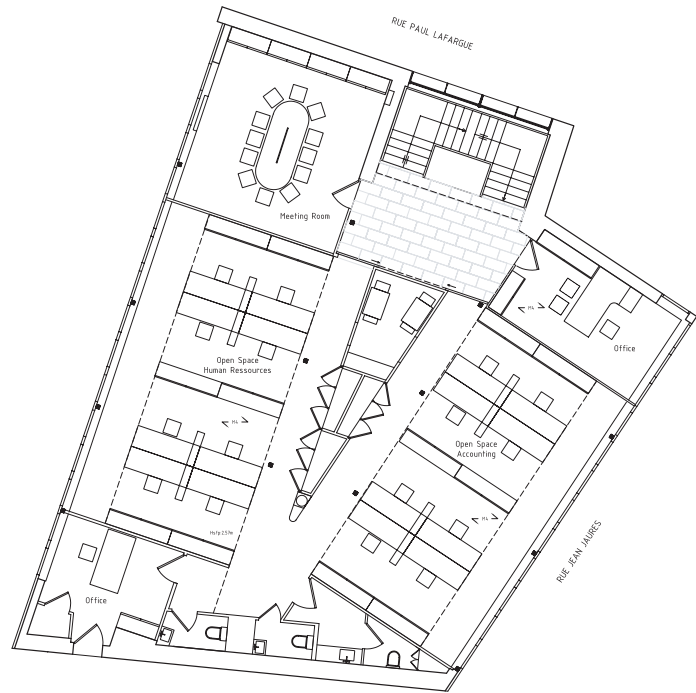

VERLAGSHAUS BRAUN

1000x

EUROPEAN
ARCHITECTURE

01

ARCADE GROUP PARIS HEADQUARTERS

Located at the edge of La Défense, this building hosts the new Paris Headquarters of Arcade group, a national facility management company. The façade is an innovative curtain wall of stainless steel and laminated glass. The brises-soleil are made of laminated glass in a green color matching the color of the identity of the brand Arcade. With the reflection of the sunlight on these “wings”, they color the whole staircase behind the façade in a deep green. They also acts as louvers to give privacy to the office building inhabitants, while leaving open views of the street.

01 XXXXXXXX XXXXXXXXXXXXXXXXXXXX 02 XXXXXX XXXXXXXX XXXXXXXX
XXXXXXXXXXXXXXXXX 03 XXXXX XXXXXXXX XXXXX 04 XXXXXXXX XXXXXXXX
XXXXXXXXXX XXXXXXXXXXXX XXXXXXXX

02

03

04